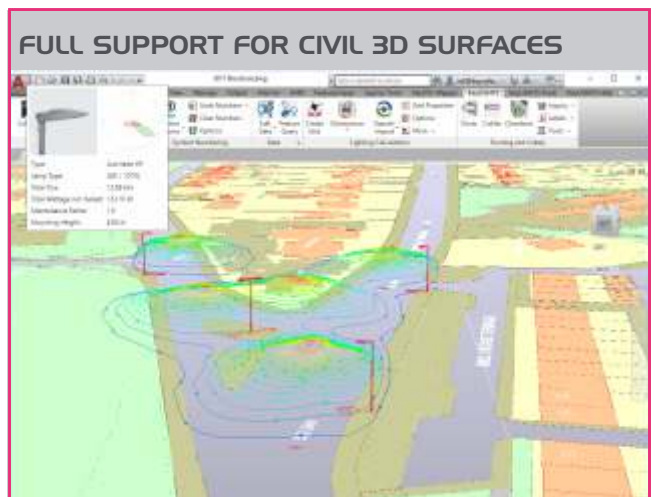

WHY CHOOSE KEYLIGHTS?

KeyLIGHTS includes a powerful fully featured lighting calculations engine. Light levels are dynamically generated from the photometric data files specified for your luminaire symbols, with the opportunity to share them along with your drawing.

The Highways Power Calculation Module (HPC) is fully integrated meaning voltage drop and other electrical properties are dynamically updated as you tweak your designs.

KeyLIGHTS supports for BIM and 3D meaning you can share the data rich application with other software such as Navisworks.

KEYLIGHTS AT A GLANCE

- Provides for the easy creation of highway and area lighting designs
- Includes its own illuminance calculation engine
- Fully integrated Highways Power Calculation Module (HPC)
- Lighting columns and other street features are automatically draped onto your Civil 3D surfaces
- Added support for BIM and 3D
- Keysoft Solutions' support services include training, user group meetings and upgrades, to keep you up to date with standards and legislation

“The KeyLIGHTS package is a very efficient and resourceful tool to assist us in producing professional presentations for our clients.”

John Rowell
Highways Lighting designer-UK Power Networks (operations)

W: KEYSOFTSOLUTIONS.CO.UK

T: + 44 (0) 3451 30 30 40

FUTURE • FASTER