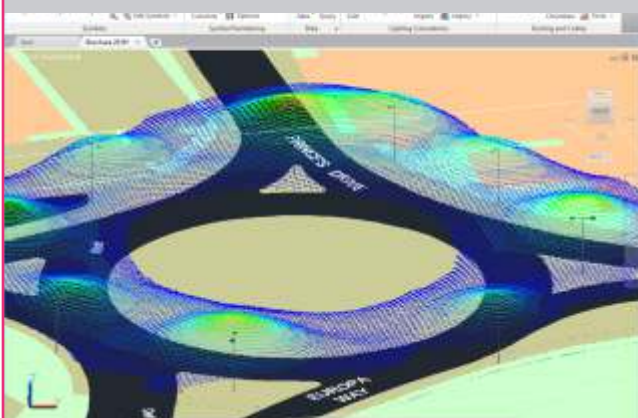

DESIGN WITH LIGHT CALCULATIONS BUILT IN