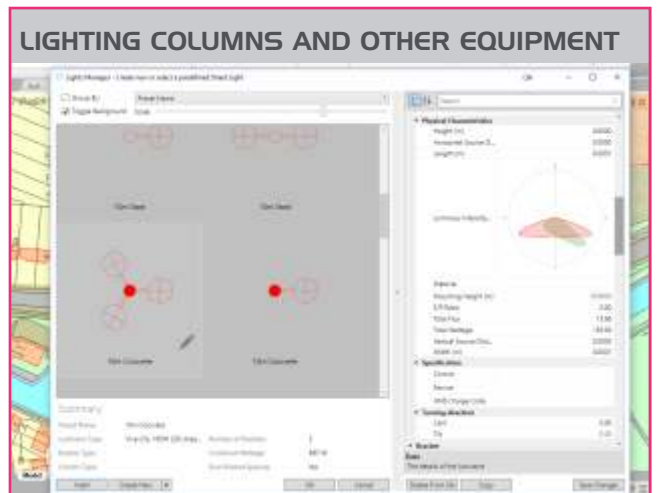

WHY CHOOSE KEYLIGHTS?

KeyLIGHTS includes a powerful fully featured lighting calculations engine. Light levels are dynamically generated from the photometric data files specified for your luminaire symbols, with the opportunity to share them along with your drawing.

The Highways Power Calculation Module (HPC) is fully integrated meaning voltage drop and other electrical properties are dynamically updated as you tweak your designs.

KeyLIGHTS supports for BIM and 3D meaning you can share the data rich application with other software such as Navisworks.

KEYLIGHTS AT A GLANCE

- Provides for the easy creation of highway and area lighting designs
- Includes its own illuminance calculation engine
- Fully integrated Highways Power Calculation Module (HPC)
- Lighting columns and other street features are automatically draped onto your Civil 3D surfaces
- Added support for BIM and 3D
- Keysoft Solutions' support services include training, user group meetings and upgrades, to keep you up to date with standards and legislation

“The KeyLIGHTS package is a very efficient and resourceful tool to assist us in producing professional presentations for our clients.”

John Rowell
Highways Lighting designer-UK Power Networks (operations)

W: KEYSOFTSOLUTIONS.CO.UK

T: + 44 (0) 3451 30 30 40

FUTURE • FASTER