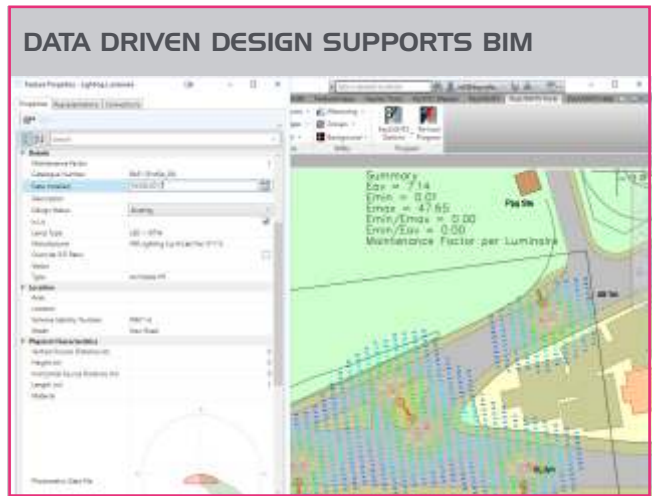

WHY CHOOSE KEYLIGHTS?

KeyLIGHTS includes a powerful fully featured lighting calculations engine. Light levels are dynamically generated from the photometric data files specified for your luminaire symbols, with the opportunity to share them along with your drawing.

The Highways Power Calculation Module (HPC) is fully integrated meaning voltage drop and other electrical properties are dynamically updated as you tweak your designs.

KeyLIGHTS supports for BIM and 3D meaning you can share the data rich application with other software such as Navisworks.

KEYLIGHTS AT A GLANCE

- Provides for the easy creation of highway and area lighting designs
- Includes its own illuminance calculation engine
- Fully integrated Highways Power Calculation Module (HPC)
- Lighting columns and other street features are automatically draped onto your Civil 3D surfaces
- Added support for BIM and 3D
- Keysoft Solutions' support services include training, user group meetings and upgrades, to keep you up to date with standards and legislation

“The KeyLIGHTS package is a very efficient and resourceful tool to assist us in producing professional presentations for our clients.”

John Rowell
Highways Lighting designer-UK Power Networks (operations)

W: KEYSOFTSOLUTIONS.CO.UK

T: + 44 (0) 3451 30 30 40

FUTURE • FASTER